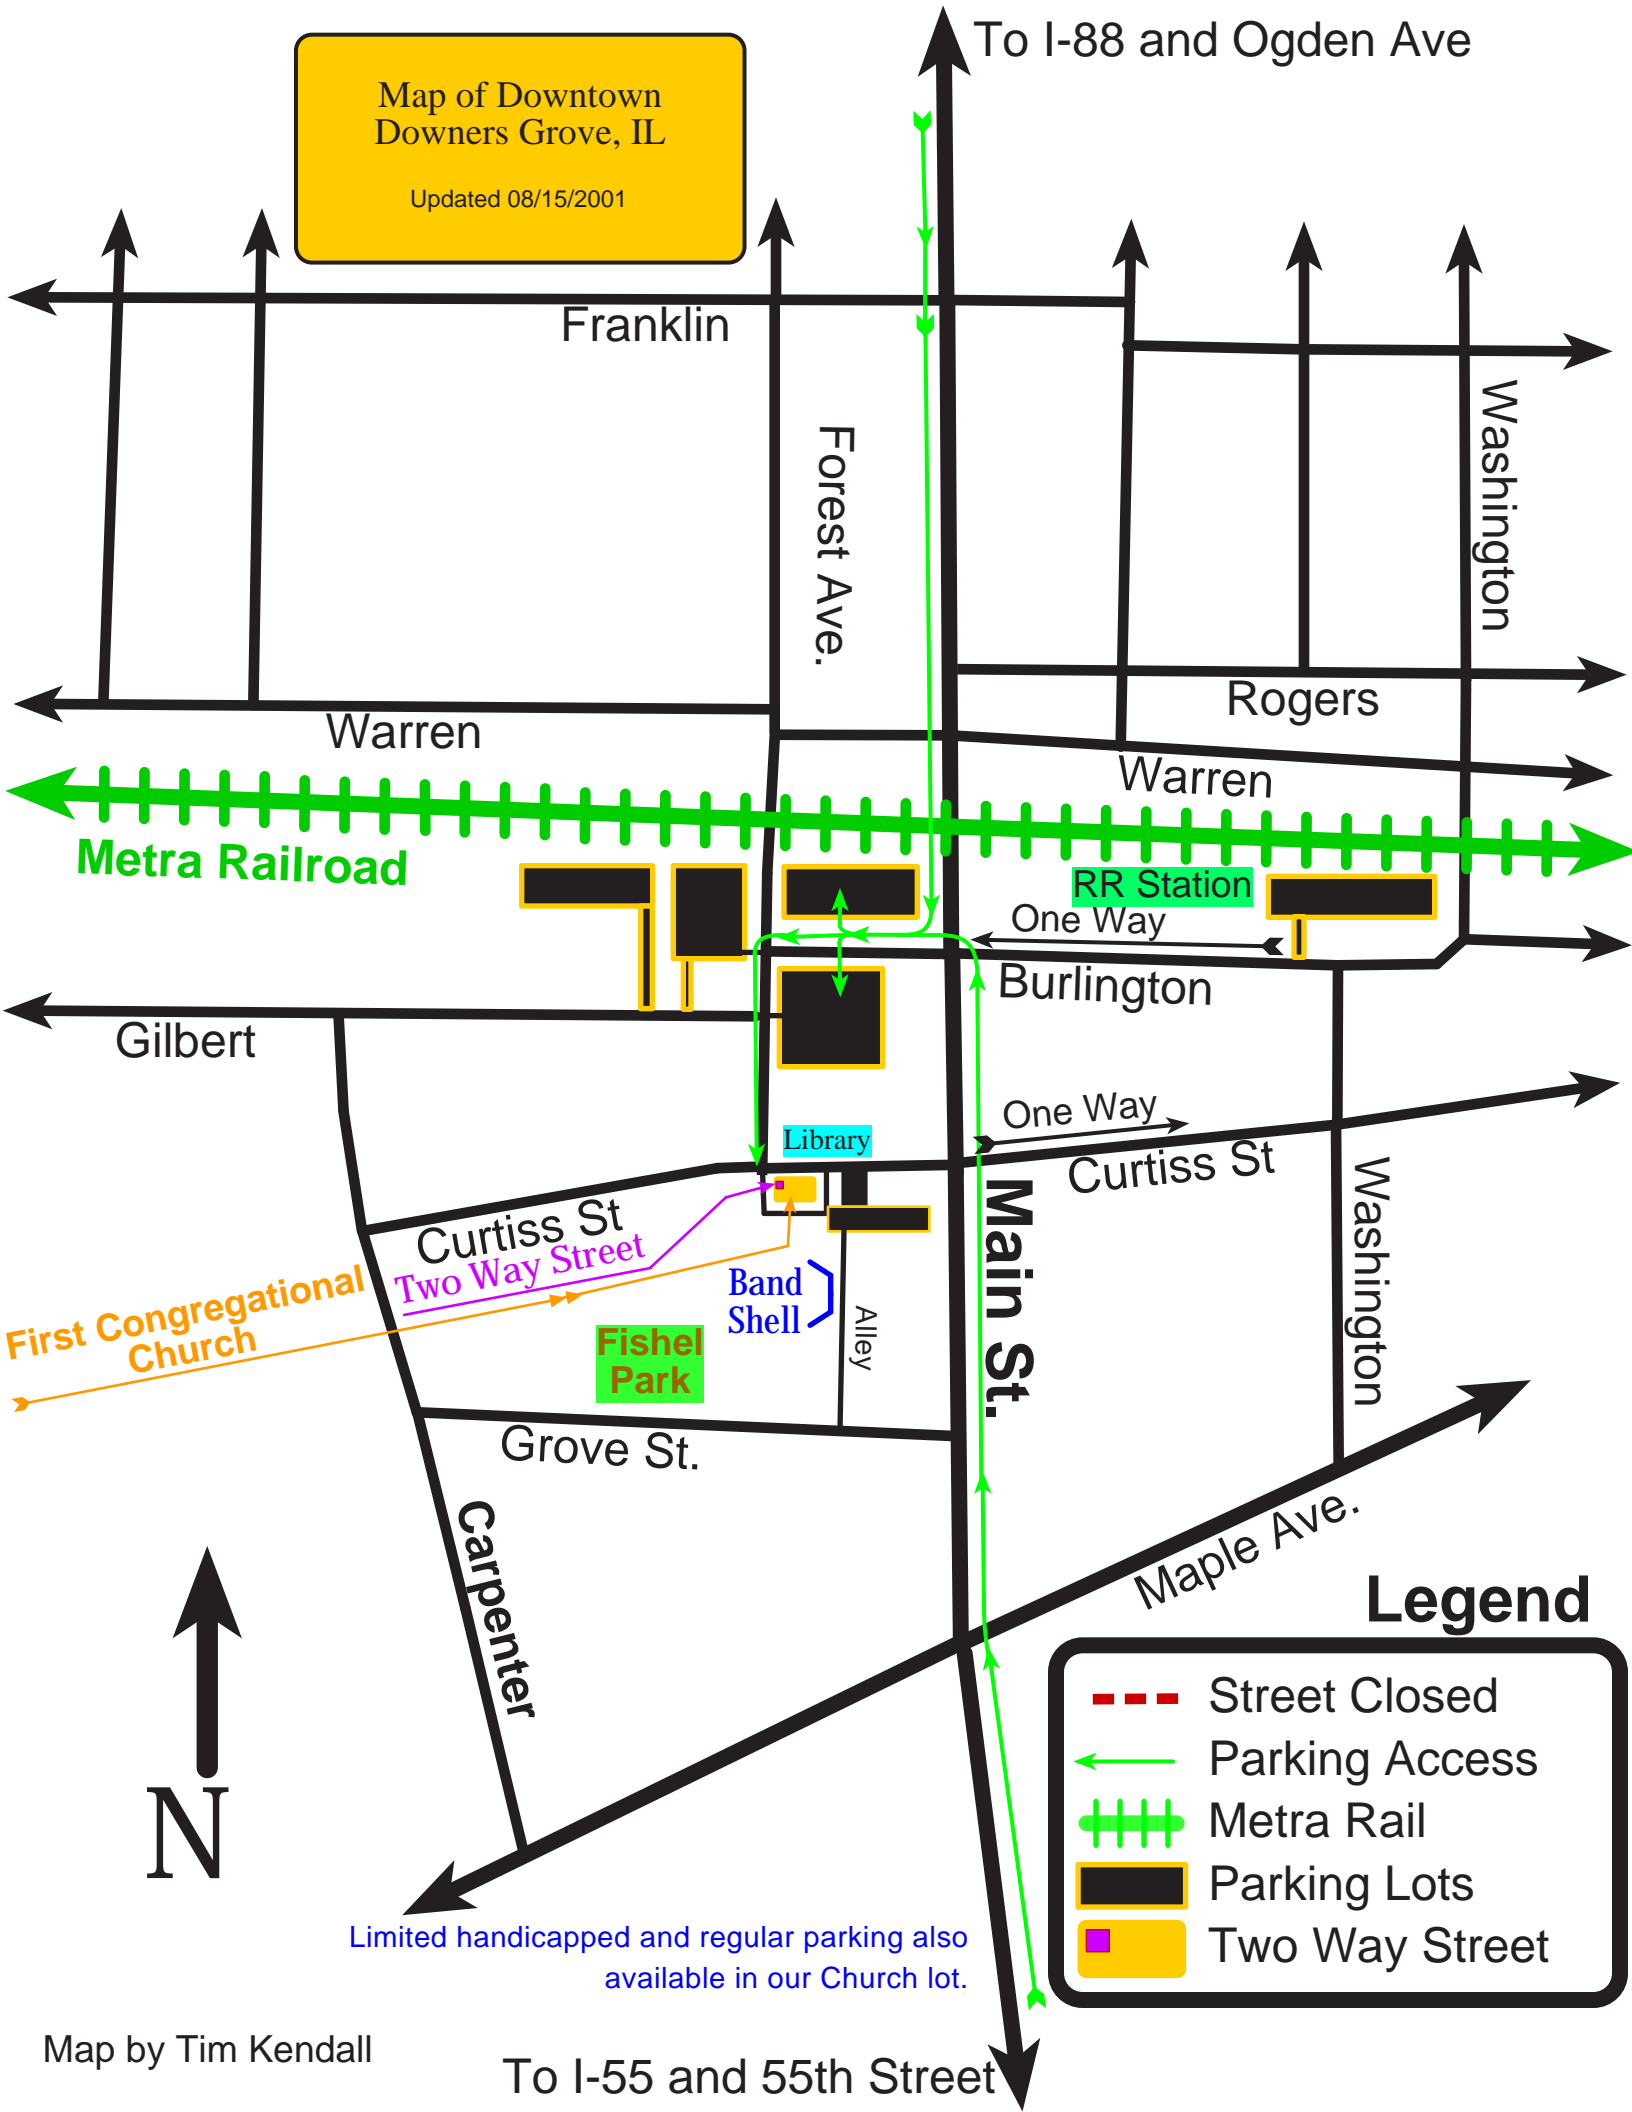

Map of Downtown Downers Grove, IL
Updated 08/15/2001

To I-88 and Ogden Ave

Franklin

Forest Ave.

Washington

Warren

Rogers

Metra Railroad

RR Station

One Way

Warren

Gilbert

Burlington

One Way

Library

Curtiss St

Washington

First Congregational Church

Curtiss St Two Way Street

Band Shell

Alley

Fishel Park

Grove St.

Carpenter

Main St.

Maple Ave.

Legend

- Street Closed
- ← Parking Access
- |||| Metra Rail
- Parking Lots
- Two Way Street

Limited handicapped and regular parking also available in our Church lot.